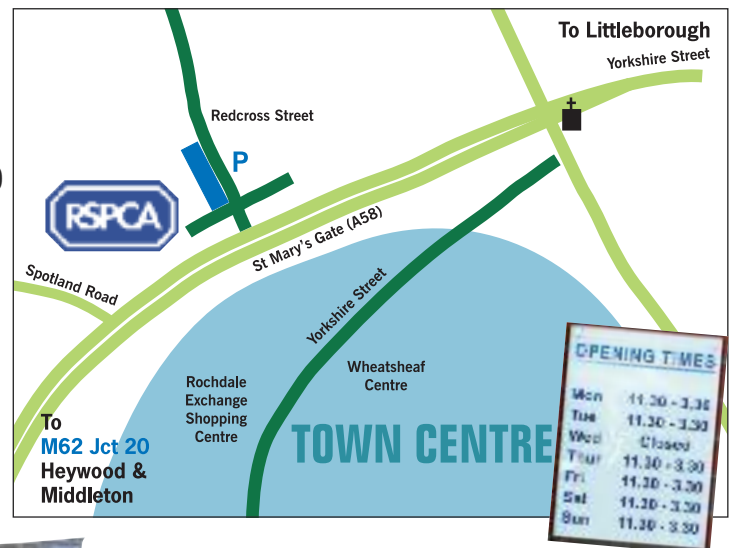

Directions to the Rochdale Animal Centre

St Mary's Gate (A58) runs across the top of the town centre towards Littleborough in the north east, and Heywood and the M62 in the west.

Redcross Street is easily accessed from the A58, from either direction, or on foot directly from the town centre.